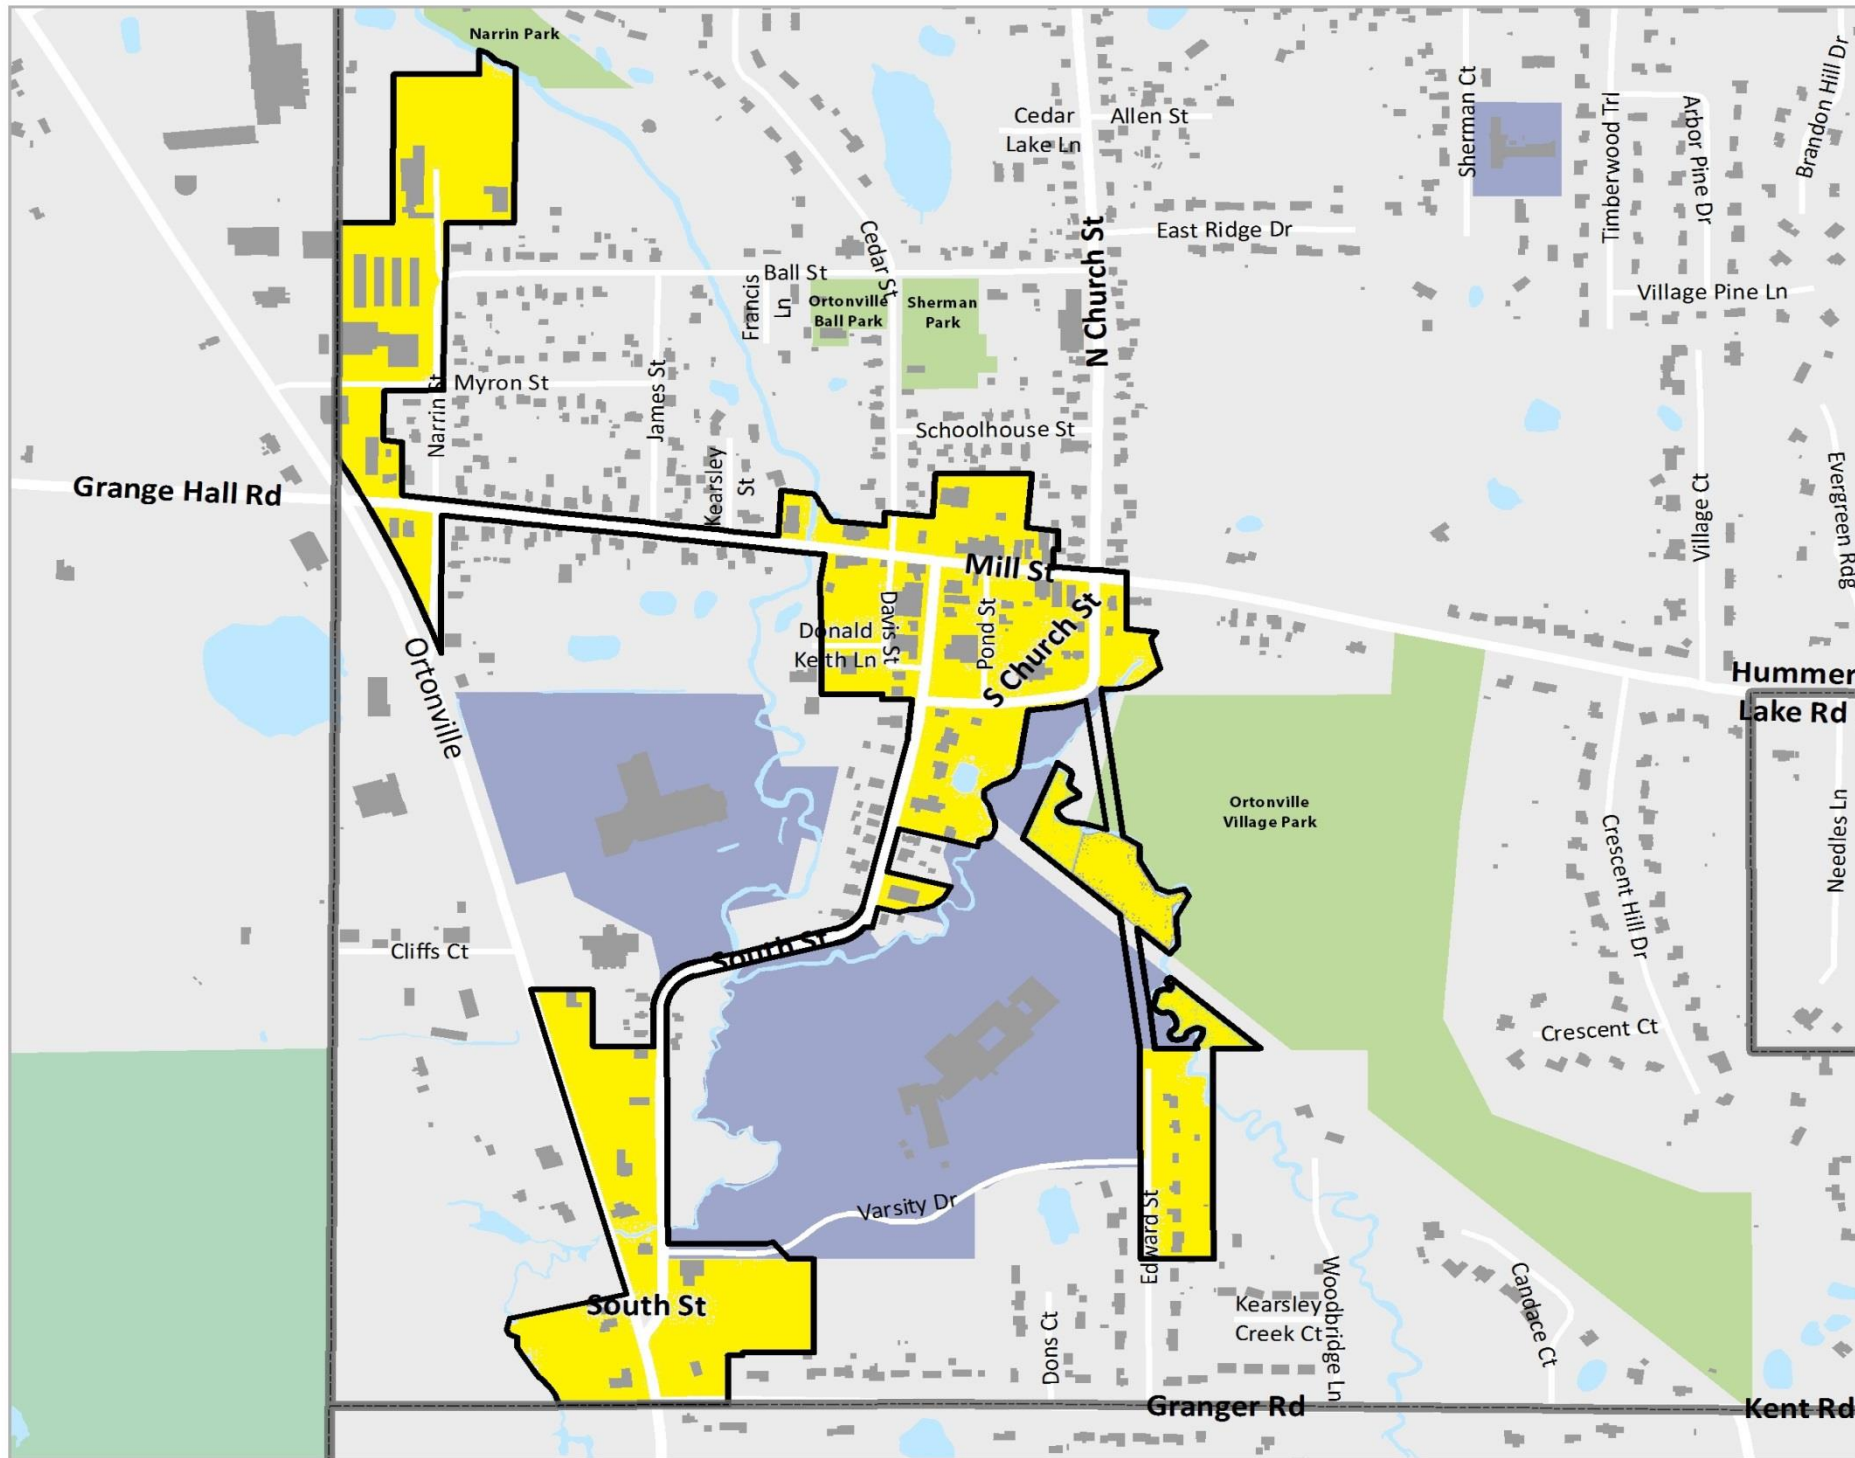

Main Street Ortonville

- Municipal Boundary
 - MSOC District Boundary
 - Rail
 - State Highway
 - Major Road
 - Minor Road
 - gisvec1.OC.BuildingOutline
 - Lakes and Rivers
- AGENCY**
- Educational Facility
 - Public Recreation Land
 - Private Recreation Land
 - Background

Map Created on August 26, 2016